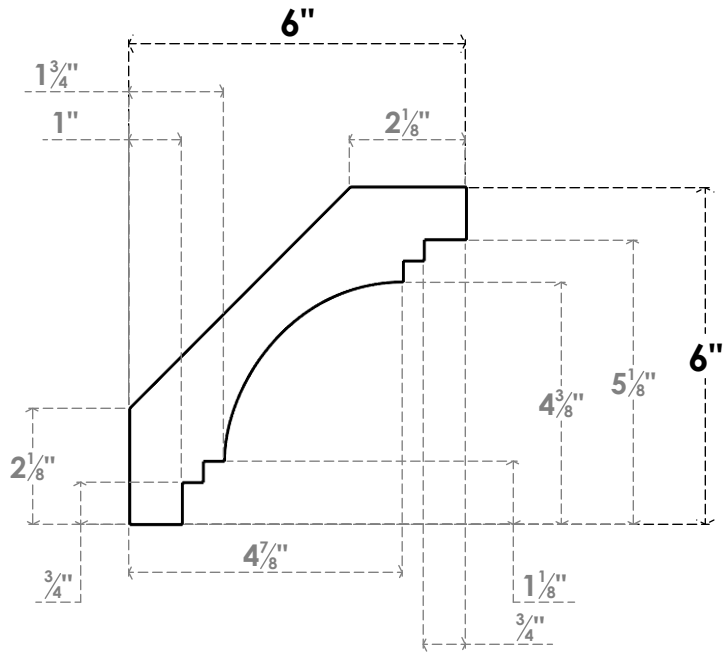

ITEM NUMBER: BRCPO030X06000X06000PEC

3"W X 6"D X 6"H PESCADERO ARCHITECTURAL GRADE PVC OPEN BRACE

SIDE PROFILE

FRONT PROFILE

ISOMETRIC

EKENA MILLWORK
2300 WEST MAIN ST.
CLARKSVILLE, TX 75426
TOLL FREE: 866-607-0453
WWW.EKENAMILLWORK.COM