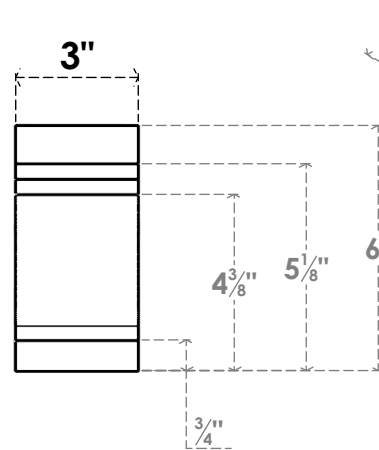

ITEM NUMBER: BRCPO030X06000X06000PEC

3"W X 6"D X 6"H PESCADERO ARCHITECTURAL GRADE PVC OPEN BRACE

SIDE PROFILE

FRONT PROFILE

ISOMETRIC

EKENA MILLWORK
2300 WEST MAIN ST.
CLARKSVILLE, TX 75426
TOLL FREE: 866-607-0453
WWW.EKENAMILLWORK.COM