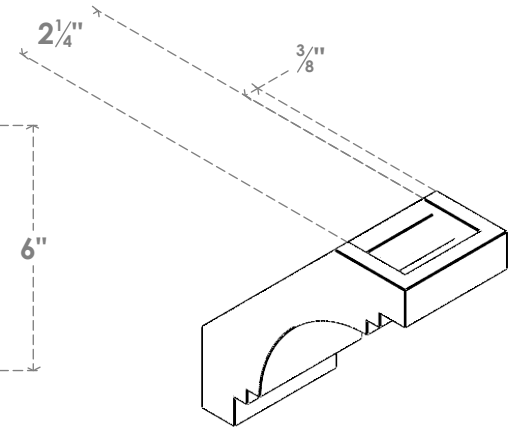

ITEM NUMBER: BRCPO030X06000X06000PEC

3"W X 6"D X 6"H PESCADERO ARCHITECTURAL GRADE PVC OPEN BRACE

SIDE PROFILE

FRONT PROFILE

ISOMETRIC

EKENA MILLWORK
2300 WEST MAIN ST.
CLARKSVILLE, TX 75426
TOLL FREE: 866-607-0453
WWW.EKENAMILLWORK.COM